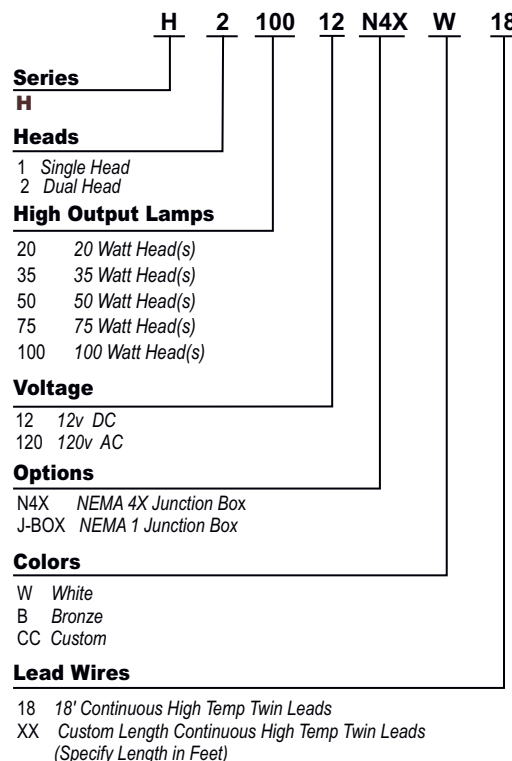

Remote Head Ordering Information

Available Remote Power Options

To order AC inverters or DC central battery systems shown below, contact Concealite for more info.

Note: These specifications are subject to change